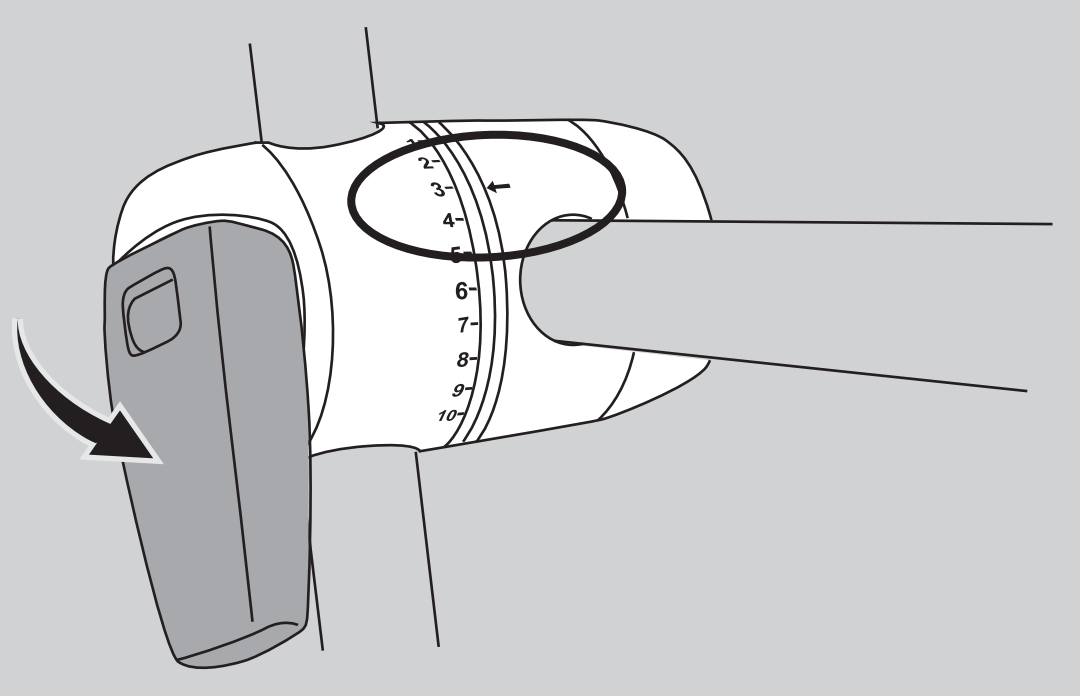

OK

OK

OK

16"

ACCESSORIES (NOT INCLUDED)

BUZZGRIP
47-0100-021-10

LOCKING CABLE
47-0100-021-10

STEP 1.