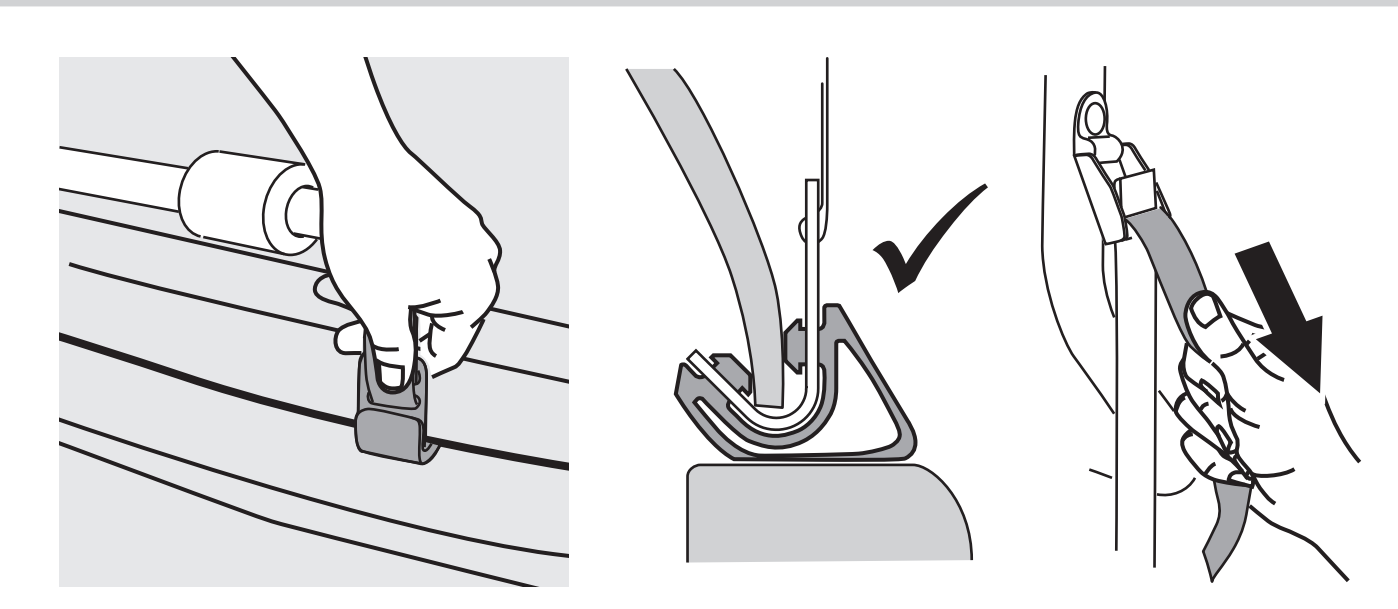

BUZZ RACK

BEETLE

Made in Taiwan

3 **MAX 3x15kg**
MAX 3x33lbs

94-1202-393-10/95/20200620

OK

MAX 45KG

3 x 15kg = MAX 45 kg

OK

OK

OK

16"

ACCESSORIES (NOT INCLUDED)

BUZZGRIP
47-0100-021-10

LOCKING CABLE
47-0100-021-10

STEP 1.

STEP 2.

STEP 3.

STEP 4.