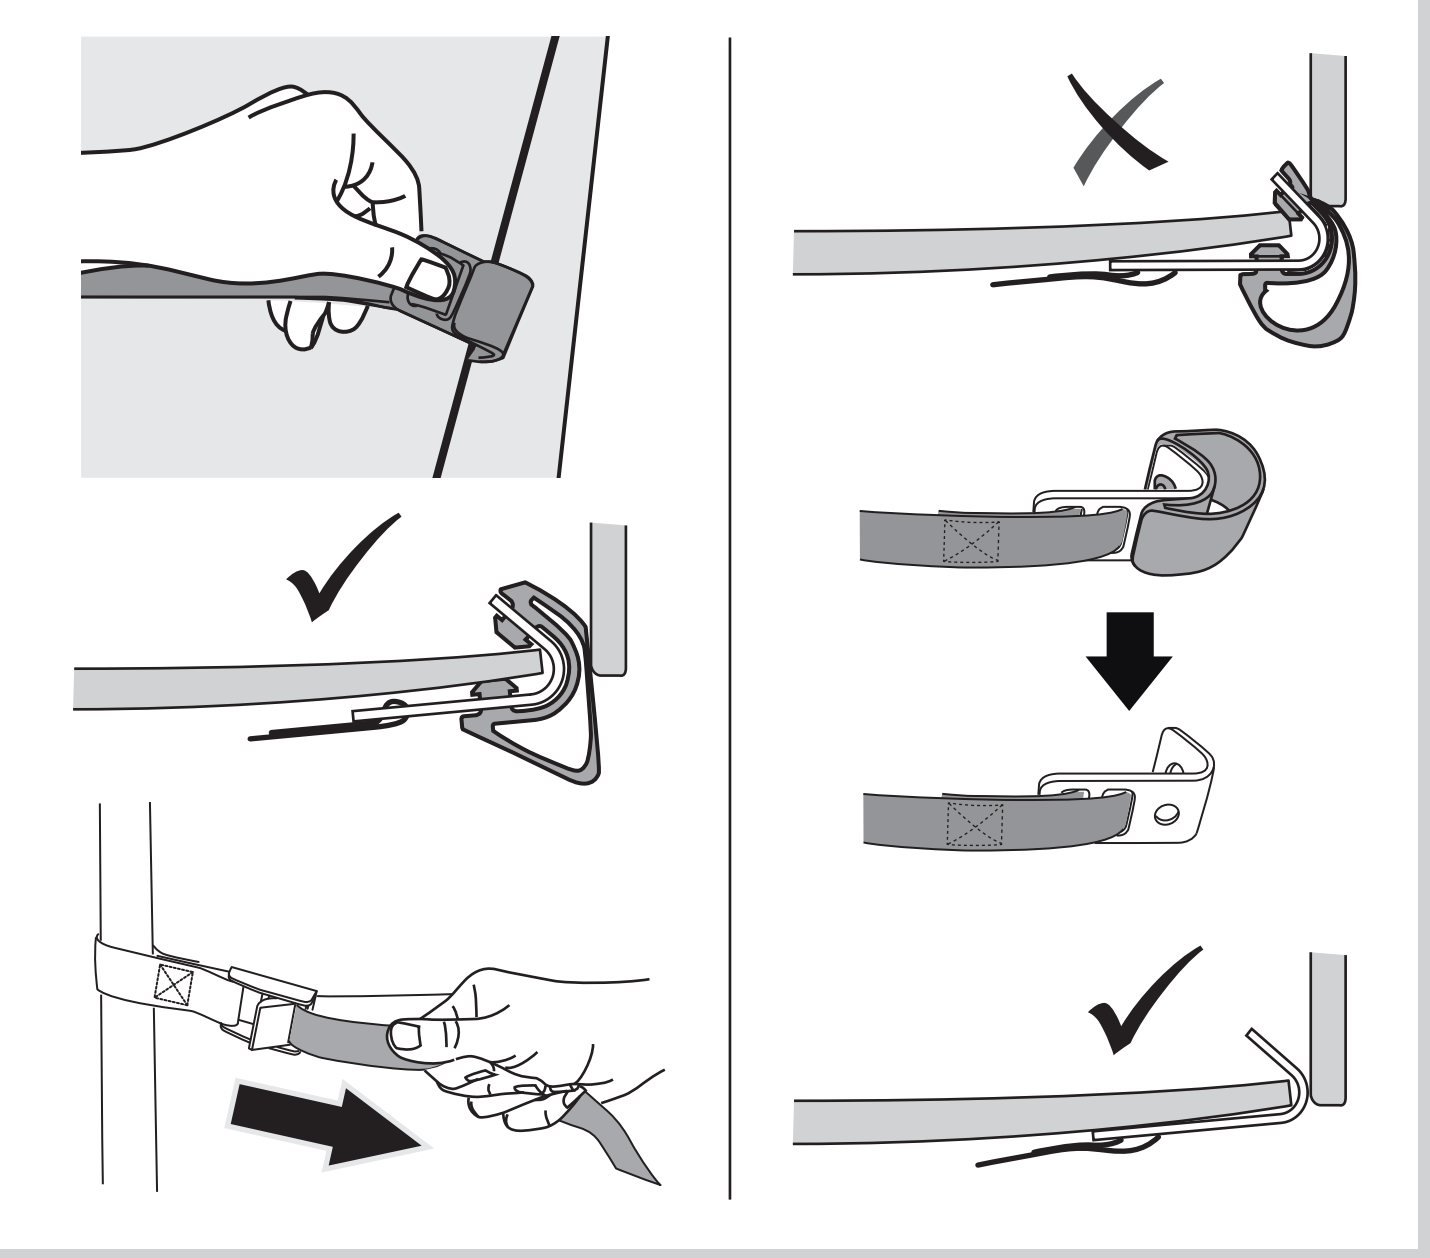

BUZZ RACK

BEETLE

Made in Taiwan

3 **MAX 3x15kg**
MAX 3x33lbs

94-1202-393-10/95/20200620

OK

MAX 45KG

3 x 15kg = MAX 45 kg

OK

OK

OK

16"

ACCESSORIES (NOT INCLUDED)

BUZZGRIP
47-0100-021-10

LOCKING CABLE
47-0100-021-10

STEP 1.

STEP 2.

STEP 3.

STEP 4.