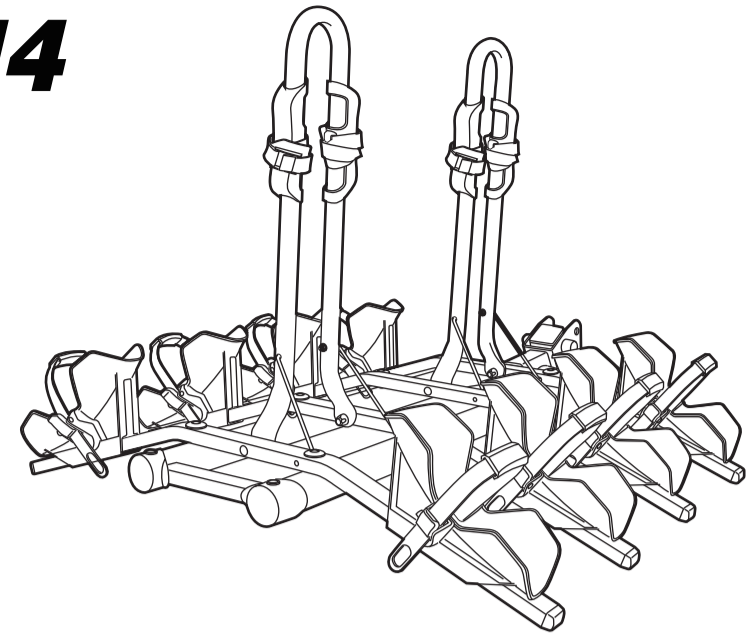

BUZZ RACK

BUZZYBEE H4

2" / Min 1.5" / 17.4 kg / 38.3lbs / 4 / MAX 4x15kg / MAX 4x33lbs

Made in Taiwan

MAX 60KG (132 lbs)
MAX 4 x 15kg = 60 kg (132 lbs)

Max 3.25"

10" Tire diameter	26" Tire diameter	29" Tire diameter
MIN 61cm(24") MAX 91cm(36")	MIN 86cm(34") MAX 114cm(45")	MIN 91cm(36") MAX 119cm(47")

Wheel base

ACCESSORIES (NOT INCLUDED)

STEP 2.

- x8 M6x82mm
- x8 Ø6.5xØ13
- x8 M6x1.0

STEP 3.

Tool

STEP 4.

STEP 1.

1

2

3

4

5

6

7

8