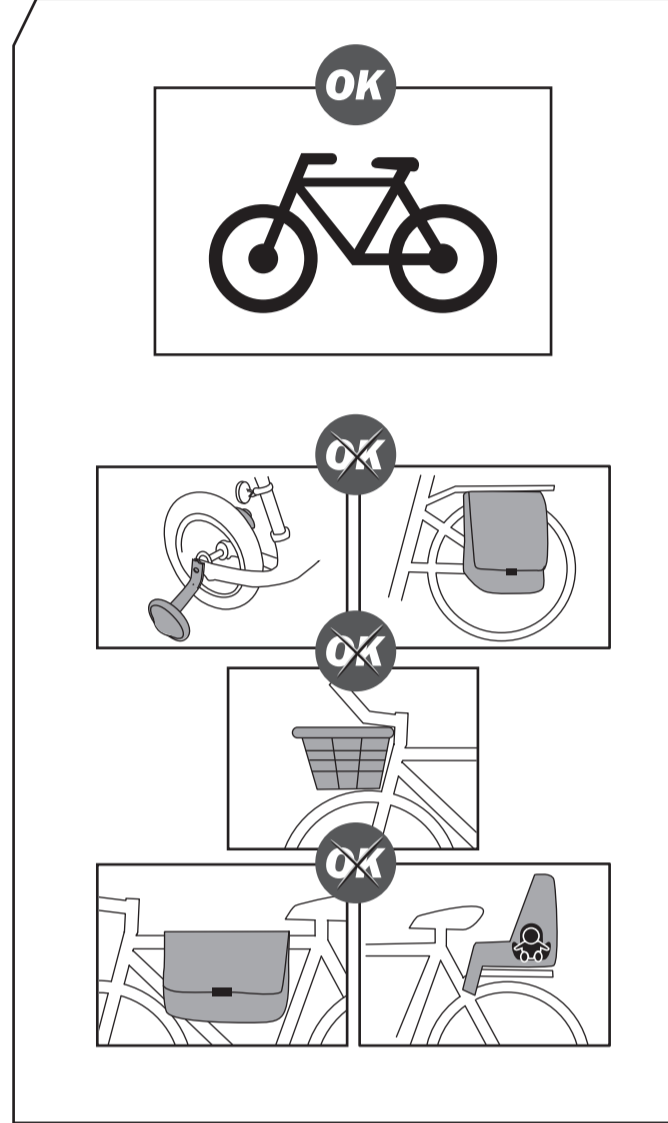

BUZZ RACK

BUZZYBEE H4

2" / Min 1.5" / 17.4 kg / 38.3lbs / 4 / MAX 4x15kg / MAX 4x33lbs

Made in Taiwan

MAX 60KG (132 lbs)
MAX 4 x 15kg = 60 kg (132 lbs)

Max 3.25"

10" Tire diameter	26" Tire diameter	29" Tire diameter
MIN 61cm(24") MAX 91cm(36")	MIN 86cm(34") MAX 114cm(45")	MIN 91cm(36") MAX 119cm(47")

Wheel base

ACCESSORIES (NOT INCLUDED)

STEP 2.

- x8 M6x82mm
- x8 Ø6.5xØ13
- x8 M6x1.0

STEP 3.

Tool

STEP 4.

STEP 1.