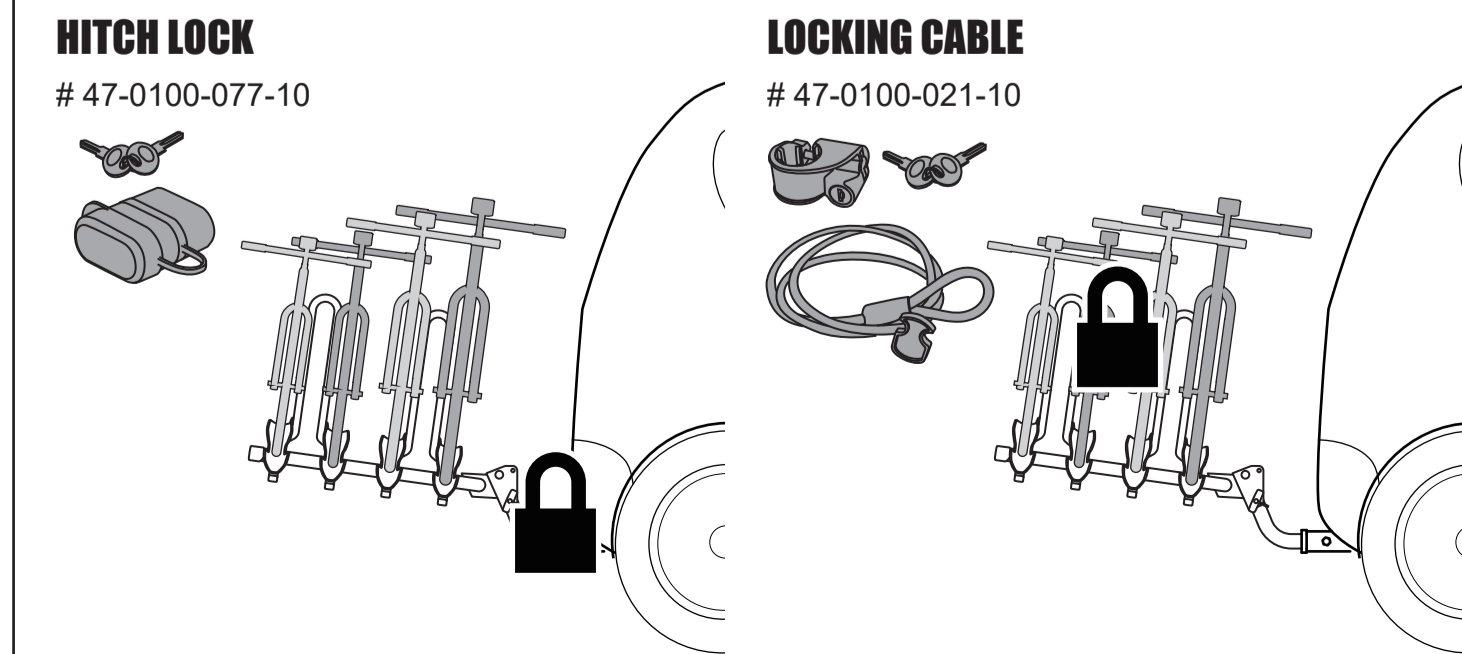

BUZZ RACK

BUZZYBEE H4

2" / Min 1.5" / 17.4 kg / 38.3lbs / 4 / MAX 4x15kg / MAX 4x33lbs

Made in Taiwan

MAX 60KG (132 lbs)
MAX 4 x 15kg = 60 kg (132 lbs)

Max 3.25"

10" Tire diameter	26" Tire diameter	29" Tire diameter
MIN 61cm(24") MAX 91cm(36")	MIN 86cm(34") MAX 114cm(45")	MIN 91cm(36") MAX 119cm(47")

Wheel base

ACCESSORIES (NOT INCLUDED)

STEP 2.

- x8 M6x82mm
- x8 Ø6.5xØ13
- x8 M6x1.0

STEP 3.

Tool

STEP 4.

STEP 1.