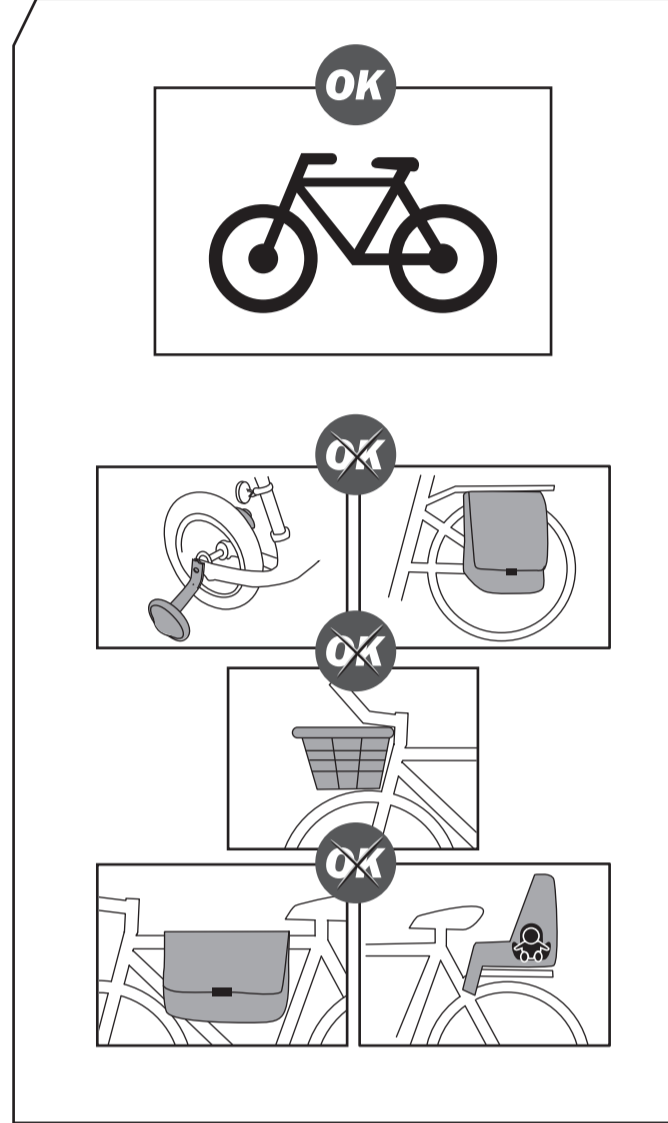

BUZZ RACK

BUZZYBEE H2

1 1/4" / 2" / Min 1.5" / 7.8 kg / 17.2 lbs / 2 / MAX 2x20kg / MAX 2x44lbs

Made in Taiwan

MAX 40KG (88 lbs)

MAX 2 x 20kg = 40 kg (88 lbs)

Max 3.25"

10" Tire diameter		26" Tire diameter		29" Tire diameter	
MIN 61cm(24")	MAX 91cm(36")	MIN 86cm(34")	MAX 114cm(45")	MIN 91cm(36")	MAX 119cm(47")

ACCESSORIES (NOT INCLUDED)

HITCH LOCK
47-0100-077-10

LOCKING CABLE
47-0100-021-10

STEP 2.

- x4 M6x65mm
- x4 Ø6.5xØ13
- x4 M6x1.0

STEP 3.

STEP 4.

L x2 R x2

STEP 1.

- x1 1/2"-13UNC
- x1 1/2"
- x1 Ø13.5xØ27
- x1
- x1

Tool

STEP 1.