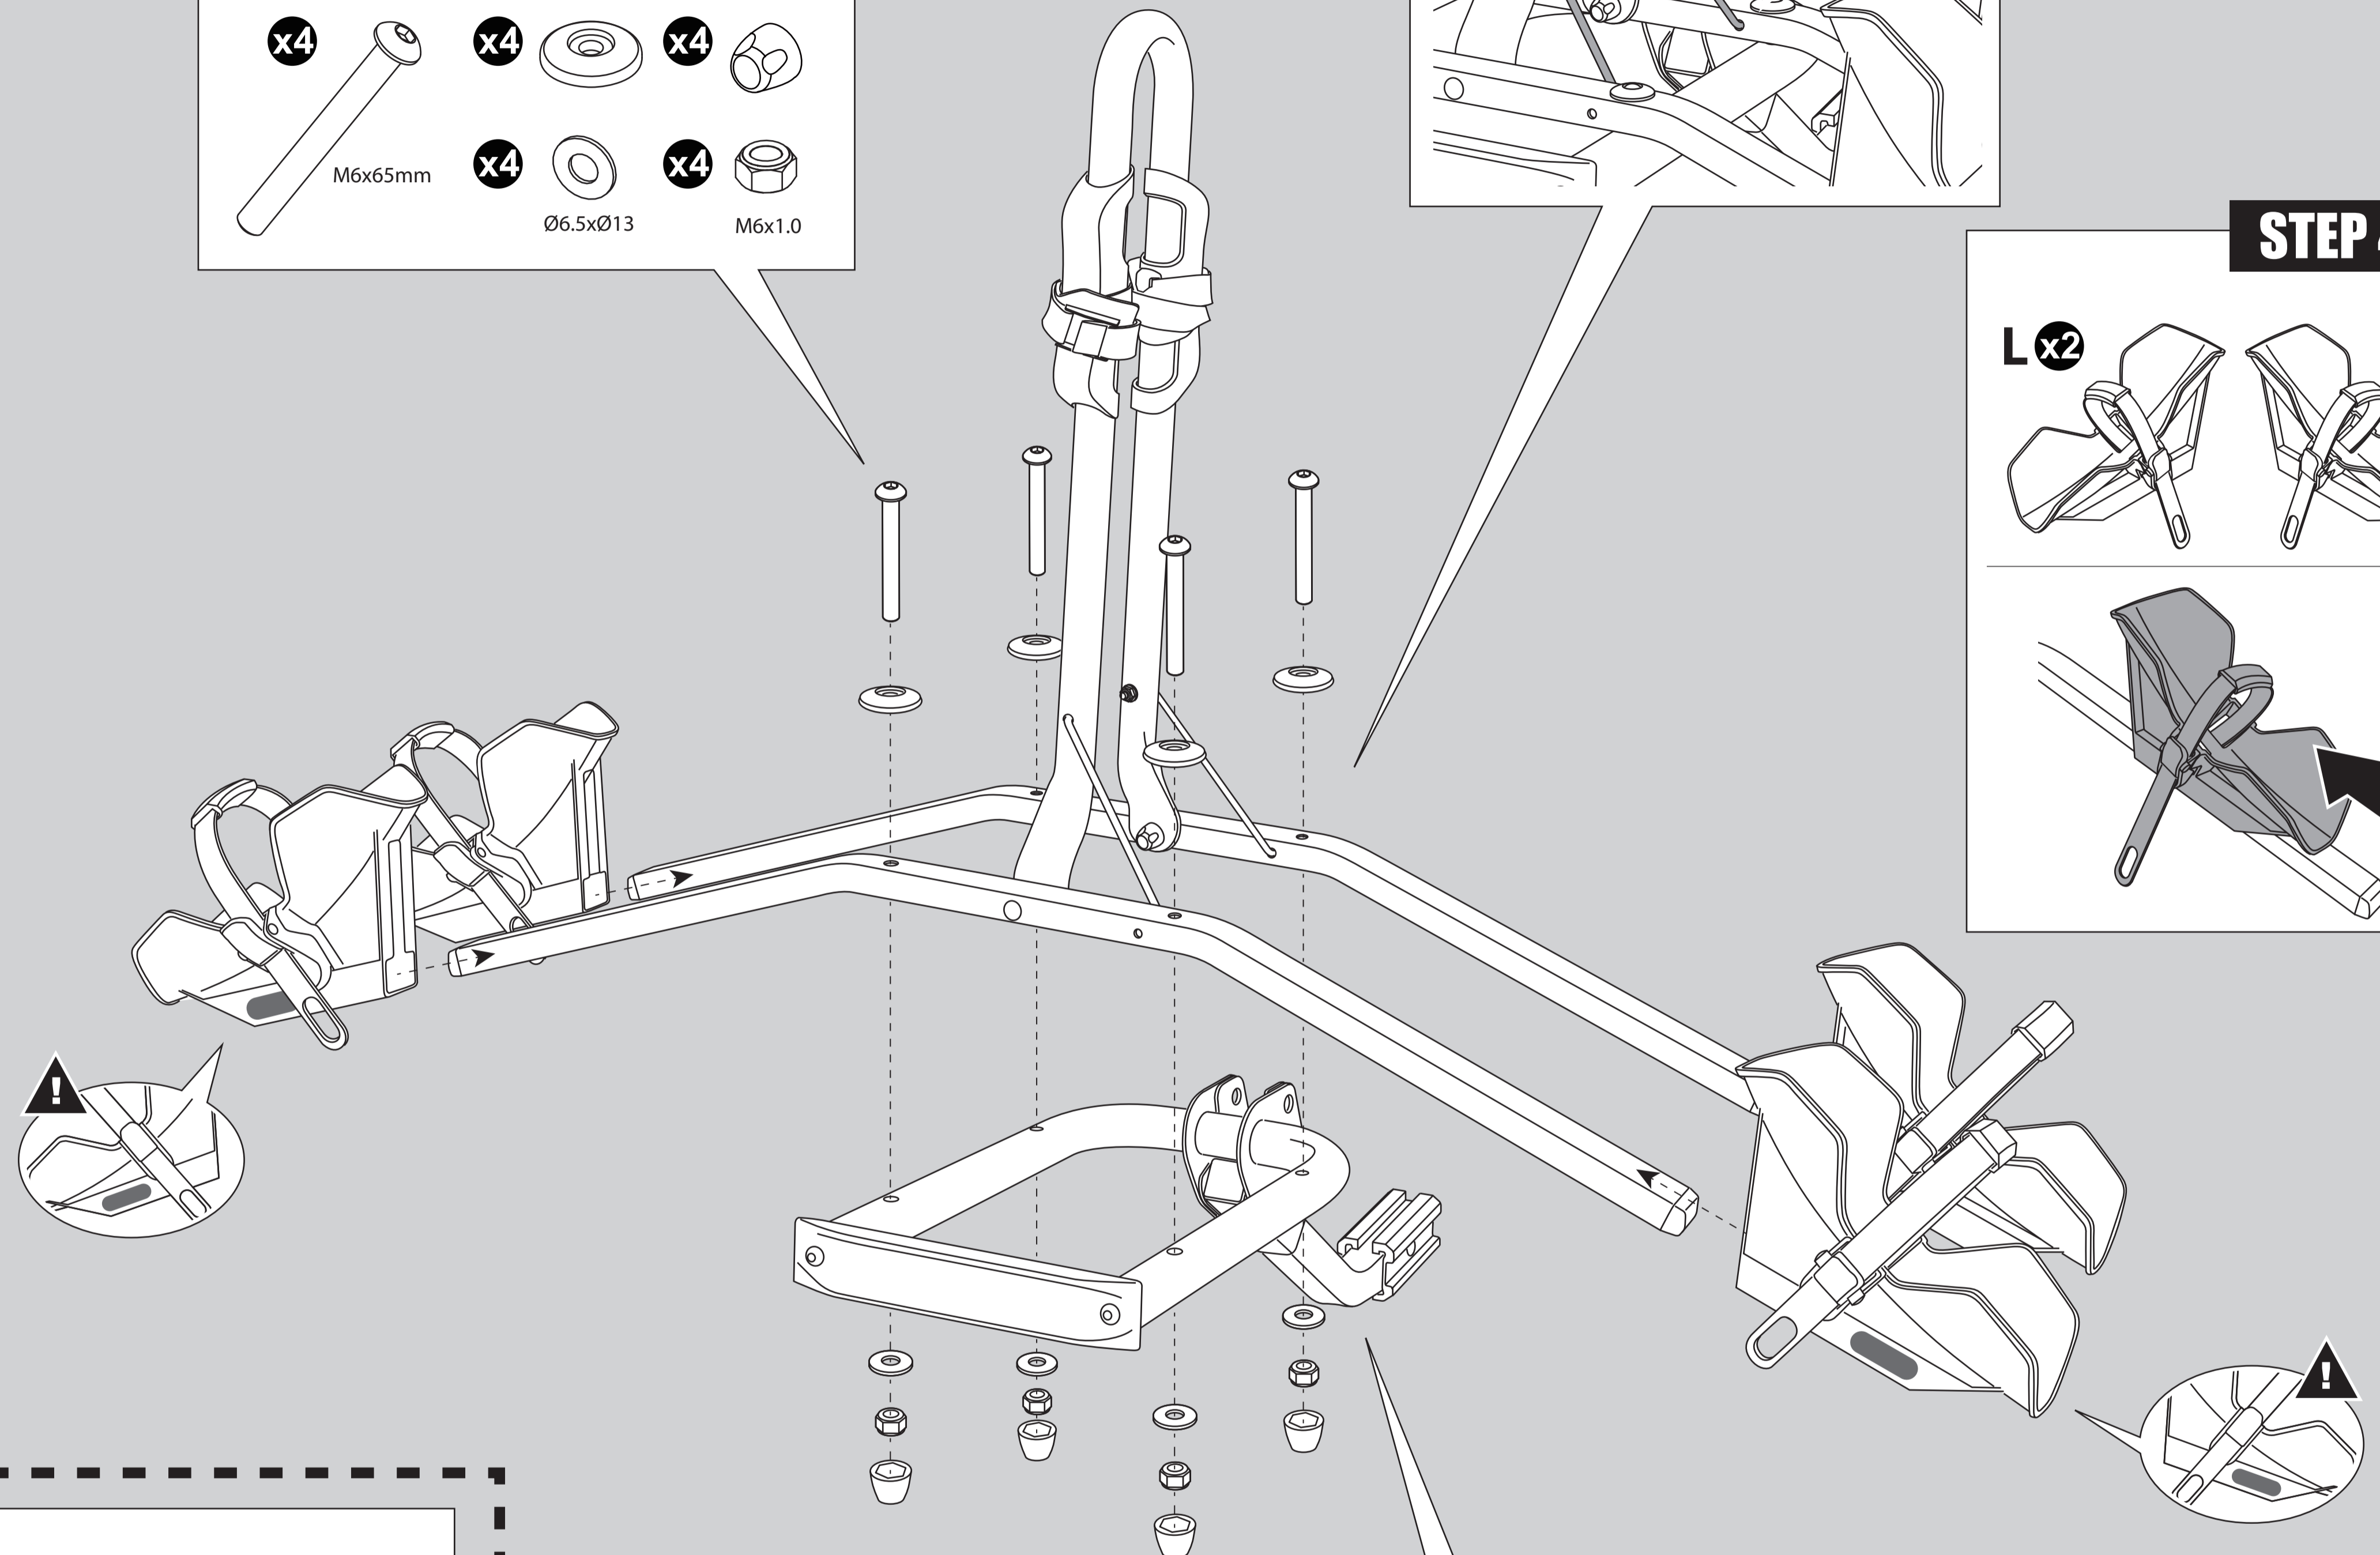

BUZZ RACK

BUZZYBEE H2

1 1/4" / 2" / Min 1.5" / 7.8 kg / 17.2 lbs / 2 / MAX 2x20kg / MAX 2x44lbs

Made in Taiwan

MAX 40KG (88 lbs)

MAX 2 x 20kg = 40 kg (88 lbs)

Max 3.25"

10" Tire diameter		26" Tire diameter		29" Tire diameter	
MIN 61cm(24")	MAX 91cm(36")	MIN 86cm(34")	MAX 114cm(45")	MIN 91cm(36")	MAX 119cm(47")

ACCESSORIES (NOT INCLUDED)

HITCH LOCK
47-0100-077-10

LOCKING CABLE
47-0100-021-10

STEP 2.

- x4 M6x65mm
- x4 Ø6.5xØ13
- x4 M6x1.0

STEP 3.

STEP 4.

L x2 R x2

STEP 1.

- x1 1/2"-13UNC
- x1 1/2"
- x1 Ø13.5xØ27
- x1
- x1

Tool

STEP 1.