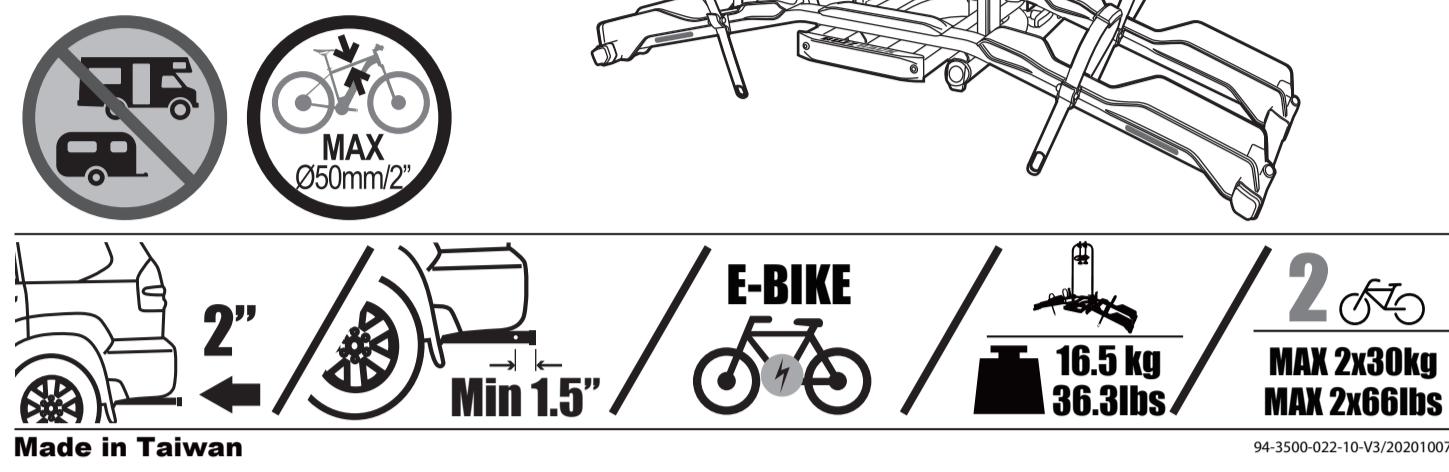

BUZZ RACK

E-HORNET H2

OK

MAX 60KG (132 lbs)

E-Bike

MAX 2 x 30kg = 60 kg (132 lbs)

MAX 4"

Wheel base

10" Tire diameter		26" Tire diameter		29" Tire diameter	
MIN	MAX	MIN	MAX	MIN	MAX
84cm(23")	96cm(38")	91cm(36")	127cm(50")	94cm(37")	134cm(53")

ACCESSORIES (NOT INCLUDED)

E-RAMP Alu
47-0116-002-10

E-RAMP steel
47-0116-003-10