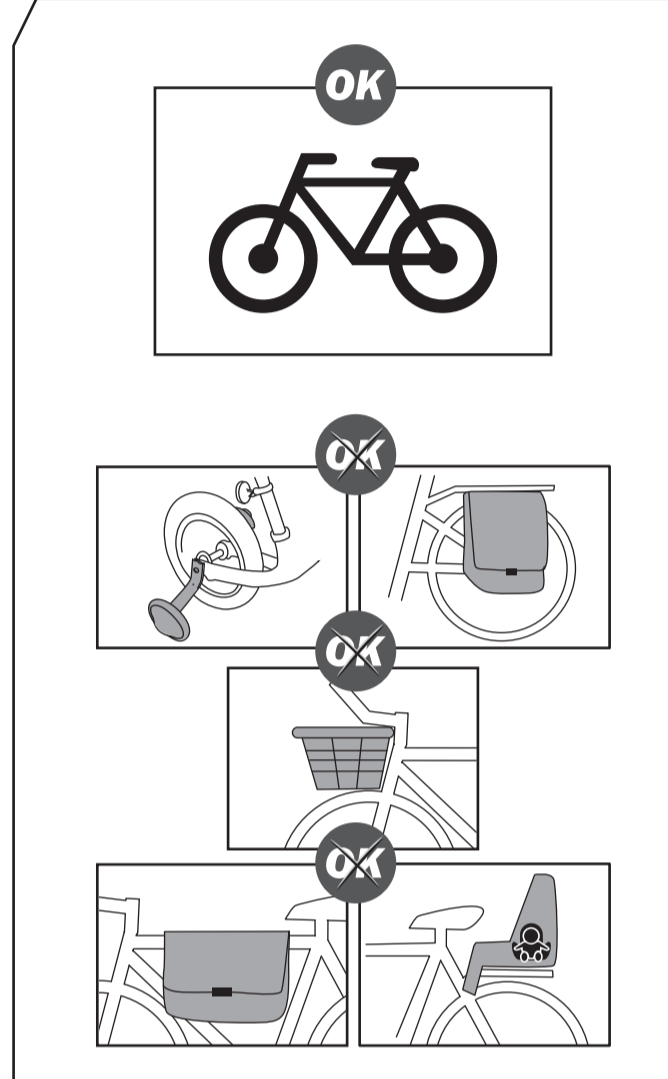

BUZZ RACK

MOOSE 4

Max		
30 kg		21.6 kg
40 kg		31.6 kg
50 kg	8.4 kg	41.6 kg
60 kg		51.6 kg
>70 kg		MAX 60 kg

>65mm / ISO 50mm / 8.4 kg / 18.5 lbs / 4 / MAX 4x15 kg / MAX 4x33 lbs

Made in Taiwan

MAX 60KG (132LBS)

⚠ 4 x 15 kg = MAX 60 kg (132 lbs) ⚠