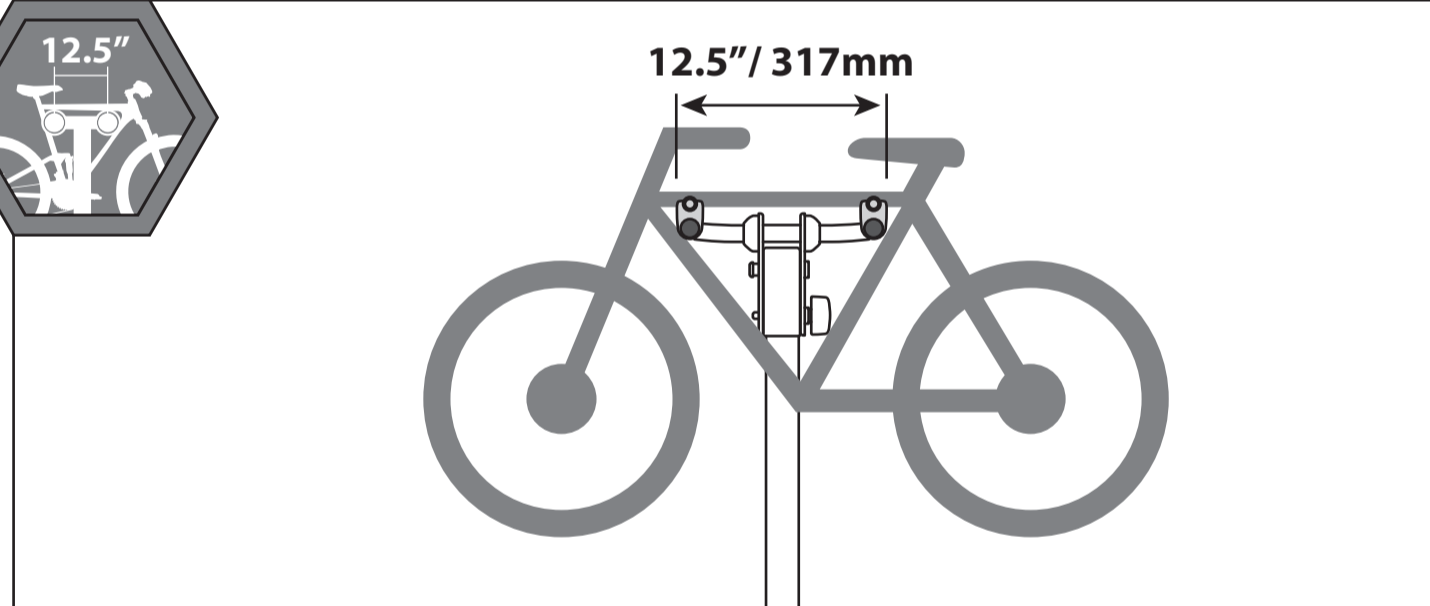

## MOOSE 4

Max		
30 kg		21.6 kg
40 kg		31.6 kg
50 kg	8.4 kg	41.6 kg
60 kg		51.6 kg
>70 kg		MAX 60 kg

>65mm / ISO 50mm / 8.4 kg / 18.5 lbs / 4 / MAX 4x15 kg / MAX 4x33 lbs

Made in Taiwan

**MAX 60KG (132LBS)**

⚠ 4 x 15 kg = MAX 60 kg (132 lbs) ⚠