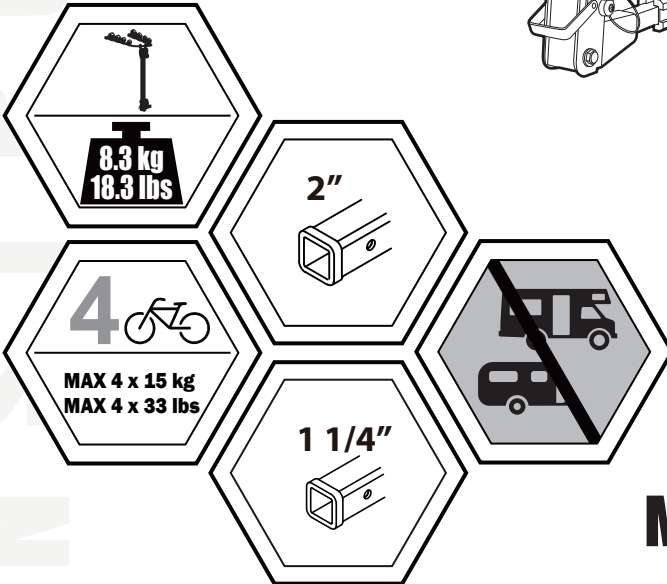

# BUZZ RACK

# PART LIST

x1

x1

x1

1/2"-13UNC

x1

x1

1/2"-13UNC

Ø1.8

x1

Ø3.0

x1

x8

x2

1

2