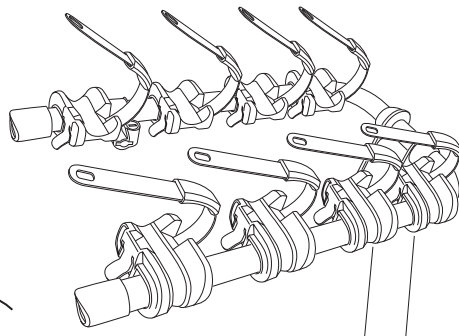

BUZZ RACK

BUFFALO H4 HOTSHOT

PART LIST

x1

x1

x1

x1

x1

x2

x1

x1

1

OK

~~OK~~

option 1

option 2

| | |
|----------|---------------|
| 1 | 1 x 15 kg MAX |
| 2 | 2 x 15 kg MAX |
| 3 | 3 x 15 kg MAX |
| 4 | 4 x 15 kg MAX |

option 1

option 2

BUZZGRIP

*Not Included

1

2

+