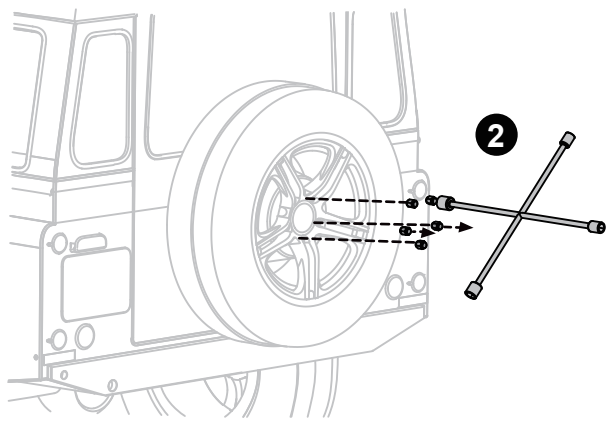

BUZZ RACK

PILOT 4X4

PART LIST

Ø6.5 x Ø13 **x4**

M6 **x4**

x4

x4

M6x55 mm

x2

X1

X1

X2

175~215 mm

215~285 mm

285~315mm

1

2

3

175~215 mm

215~285 mm

285~315mm

1

2

x1