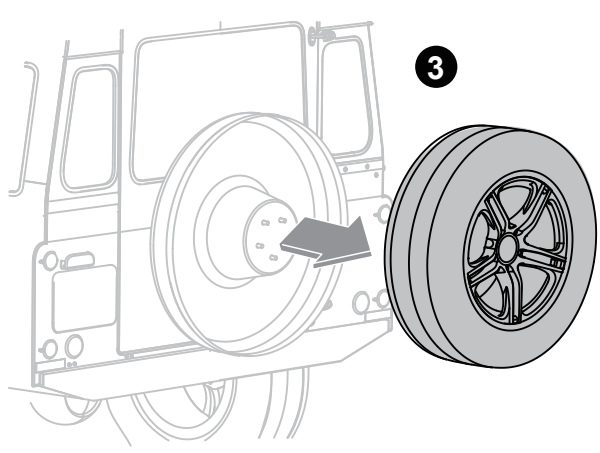

BUZZ RACK

PILOT 4X4

PART LIST

Ø6.5 x Ø13 **x4**

M6 **x4**

x4

x4

M6x55 mm

x2

X1

X1

X2

175~215 mm

215~285 mm

285~315mm

1