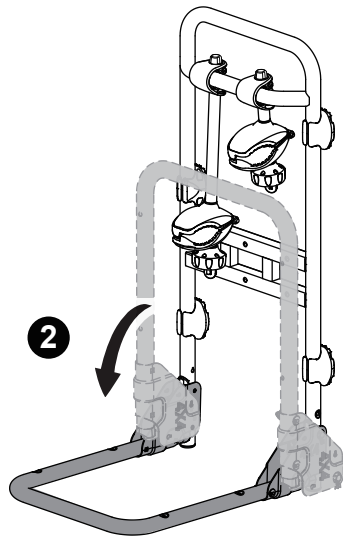

BUZZ RACK

PILOT 4X4

PART LIST

Ø6.5 x Ø13 **x4**

M6 **x4**

x4

x4

M6x55 mm

x2

X1

X1

X2

175~215 mm

215~285 mm

285~315mm

1