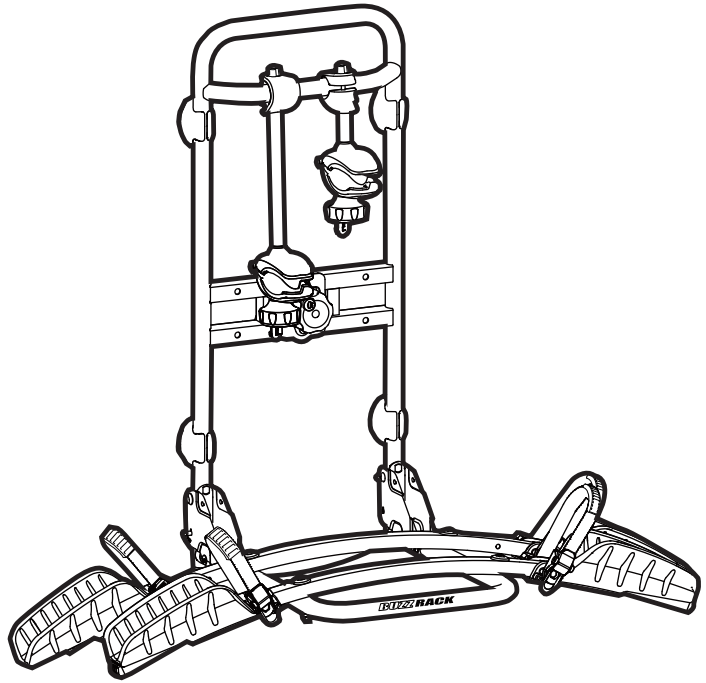

BUZZ RACK

PILOT 4X4

PART LIST

Ø6.5 x Ø13 **x4**

M6 **x4**

x4

x4

M6x55 mm

x2

X1

X1

X2

175~215 mm

215~285 mm

285~315mm

1

2

3

175~215 mm

215~285 mm

285~315mm

1

2

x1