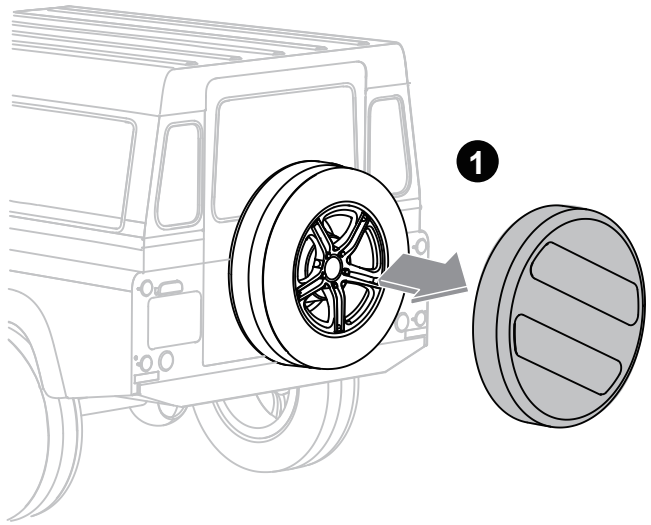

BUZZ RACK

PILOT 4X4

PART LIST

Ø6.5 x Ø13 **x4**

M6 **x4**

x4

x4

M6x55 mm

x2

X1

X1

X2

175~215 mm

215~285 mm

285~315mm

1

2

3

175~215 mm

215~285 mm

285~315mm

1

2

x1