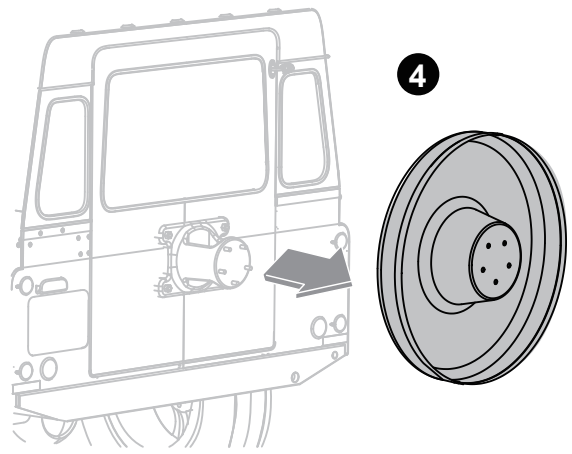

BUZZ RACK

PILOT 4X4

PART LIST

Ø6.5 x Ø13 **x4**

M6 **x4**

x4

x4

M6x55 mm

x2

X1

X1

X2

175~215 mm

215~285 mm

285~315mm

1

2

3

175~215 mm

215~285 mm

285~315mm

1

2

x1