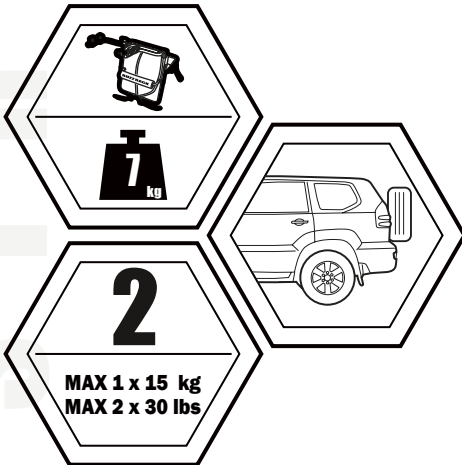

# **BUZZ RACK**

**BEETLE 4X4**

# PART LIST

2

**OK**

~~**OK**~~

**CLICK!!**

**8**

1

2

3

4

OK

~~OK~~

1. ◀ 

 ▶

**1**  = 1x 15kg MAX

**2**  = 2x 15kg MAX