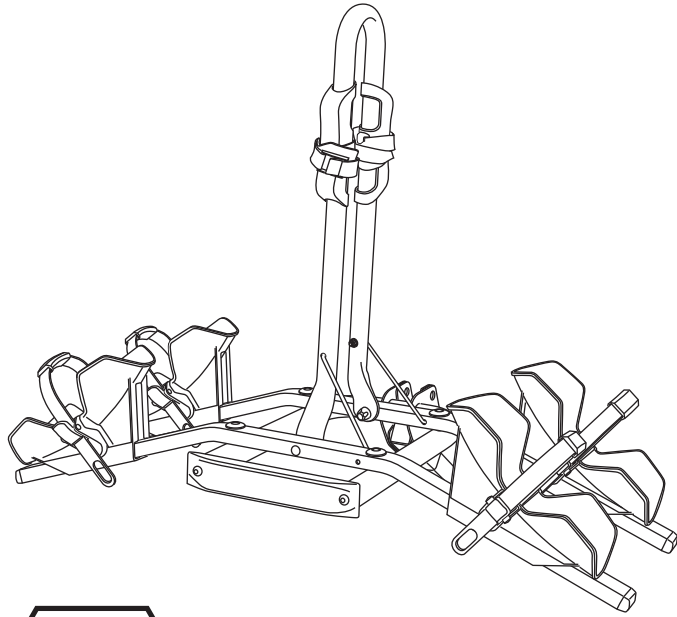

# BUZZYBEE H2

10"		26"		29"	
Tire diameter		Tire diameter		Tire diameter	
MIN	MAX	MIN	MAX	MIN	MAX
61cm(24")	91cm(36")	86cm(34")	114cm(45")	91cm(36")	119cm(47")