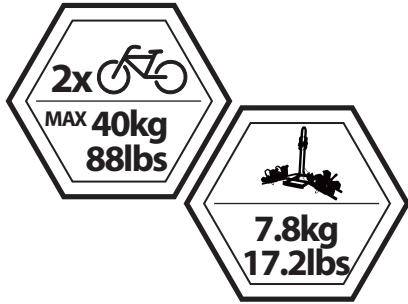

# BUZZYBEE H2

10"		26"		29"	
Tire diameter		Tire diameter		Tire diameter	
MIN	MAX	MIN	MAX	MIN	MAX
61cm(24")	91cm(36")	86cm(34")	114cm(45")	91cm(36")	119cm(47")