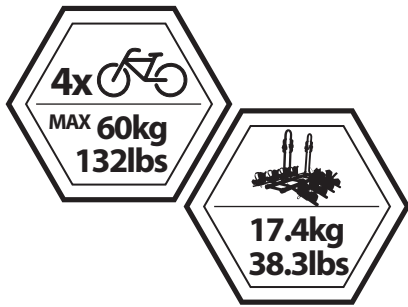

TECHNICAL INFORMATION

BUZZYBEE H4

10"		26"		29"	
Tire diameter		Tire diameter		Tire diameter	
MIN	MAX	MIN	MAX	MIN	MAX
61cm(24")	91cm(36")	86cm(34")	114cm(45")	91cm(36")	119cm(47")