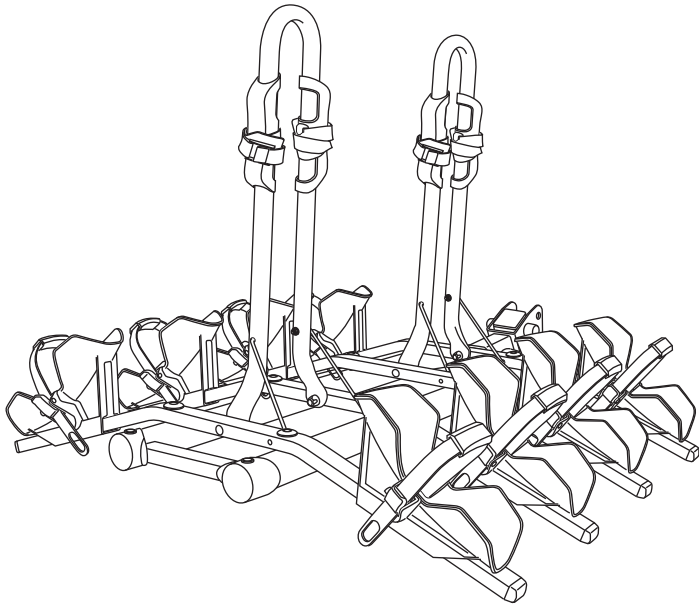

TECHNICAL INFORMATION

BUZZYBEE H4

10"		26"		29"	
Tire diameter		Tire diameter		Tire diameter	
MIN	MAX	MIN	MAX	MIN	MAX
61cm(24")	91cm(36")	86cm(34")	114cm(45")	91cm(36")	119cm(47")