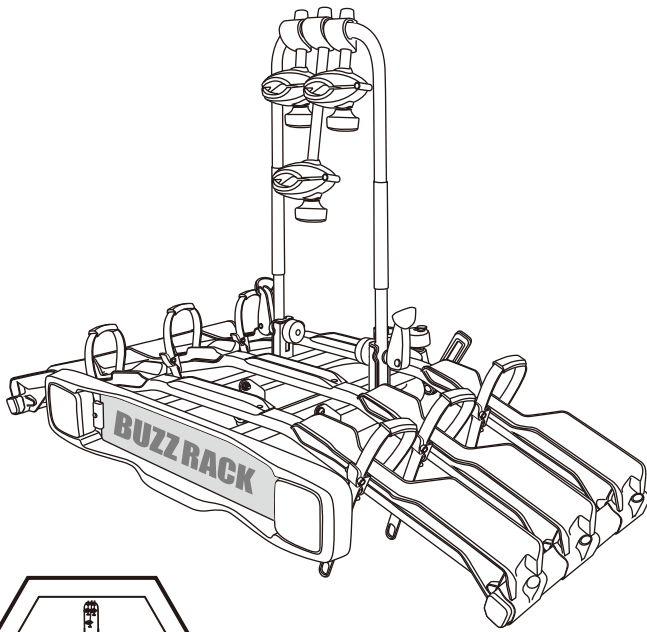

e-HORNET 3

18.7
kg

3 

MAX 60 kg
MAX 132 lbs

Wheel base

10"		26"		29"	
Tire diameter		Tire diameter		Tire diameter	
MIN	MAX	MIN	MAX	MIN	MAX
84cm(33")	96cm(38")	91cm(36")	127cm(50")	94cm(37")	134cm(53")