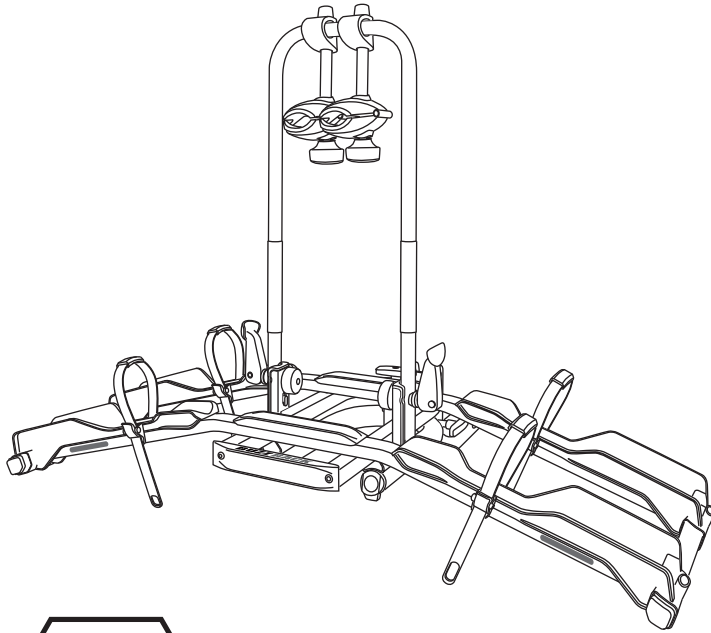

TECHNICAL INFORMATION

E-HORNET H2

Wheel base

10" Tire diameter		26" Tire diameter		29" Tire diameter	
MIN	MAX	MIN	MAX	MIN	MAX
84cm(23")	96cm(38")	91cm(36")	127cm(50")	94cm(37")	134cm(53")