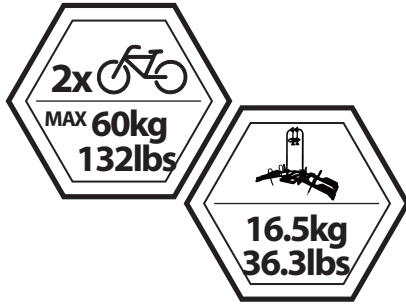

TECHNICAL INFORMATION

E-HORNET H2

Wheel base

10" Tire diameter		26" Tire diameter		29" Tire diameter	
MIN	MAX	MIN	MAX	MIN	MAX
84cm(23")	96cm(38")	91cm(36")	127cm(50")	94cm(37")	134cm(53")