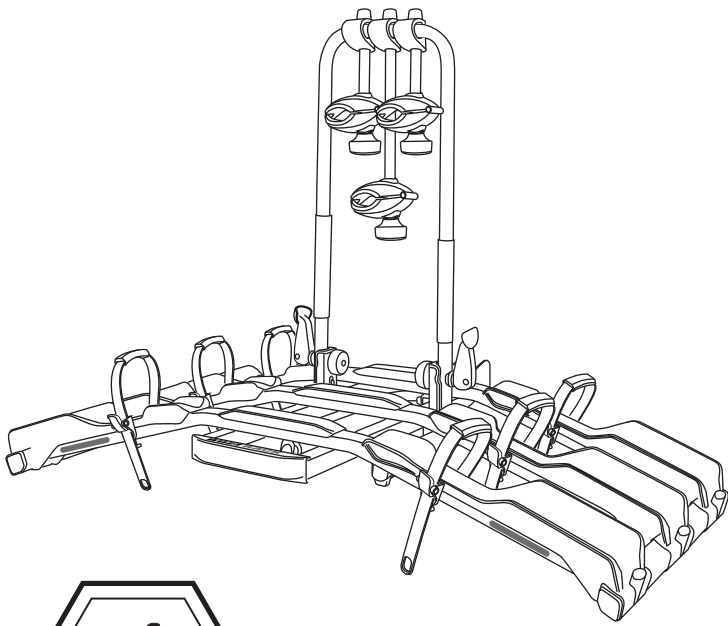

TECHNICAL INFORMATION

E-HORNET H3

10" Tire diameter		26" Tire diameter		29" Tire diameter	
MIN	MAX	MIN	MAX	MIN	MAX
84cm(23")	96cm(38")	91cm(36")	127cm(50")	94cm(37")	134cm(53")