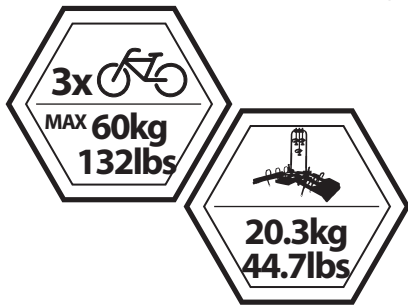

TECHNICAL INFORMATION

E-HORNET H3

10" Tire diameter		26" Tire diameter		29" Tire diameter	
MIN	MAX	MIN	MAX	MIN	MAX
84cm(23")	96cm(38")	91cm(36")	127cm(50")	94cm(37")	134cm(53")