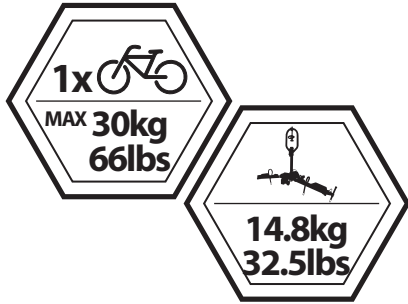

# E-SCORPION H1

**Wheel base**

10" Tire diameter		26" Tire diameter		29" Tire diameter	
MIN	MAX	MIN	MAX	MIN	MAX
81cm(32")	116cm(46")	78cm(31")	127cm(50")	84cm(33")	129cm(51")