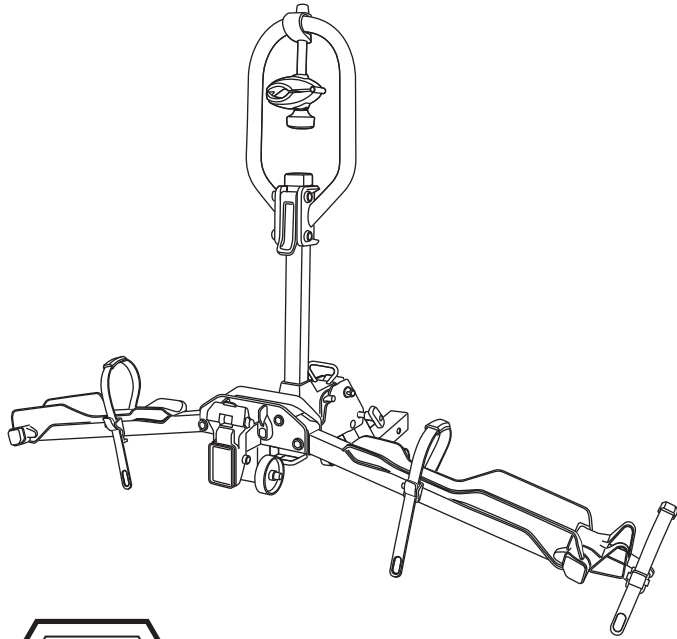

# E-SCORPION H1

**Wheel base**

10" Tire diameter		26" Tire diameter		29" Tire diameter	
MIN	MAX	MIN	MAX	MIN	MAX
81cm(32")	116cm(46")	78cm(31")	127cm(50")	84cm(33")	129cm(51")