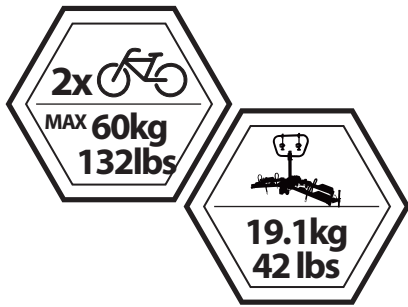

TECHNICAL INFORMATION

E-SCORPION H2

12"		27.5"		29"	
Tire diameter		Tire diameter		Tire diameter	
MIN	MAX	MIN	MAX	MIN	MAX
81cm(32")	116cm(46")	84cm(33")	129cm(51")	84cm(33")	129cm(51")