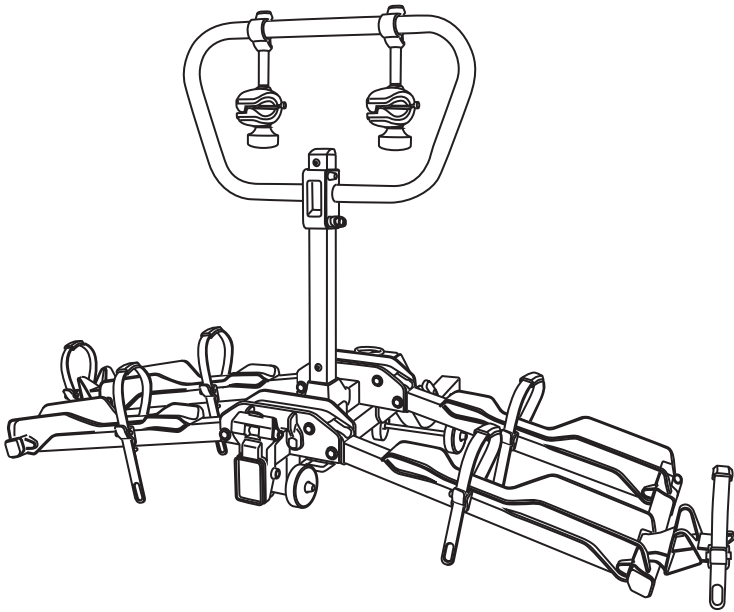

TECHNICAL INFORMATION

E-SCORPION H2

12"		27.5"		29"	
Tire diameter		Tire diameter		Tire diameter	
MIN	MAX	MIN	MAX	MIN	MAX
81cm(32")	116cm(46")	84cm(33")	129cm(51")	84cm(33")	129cm(51")