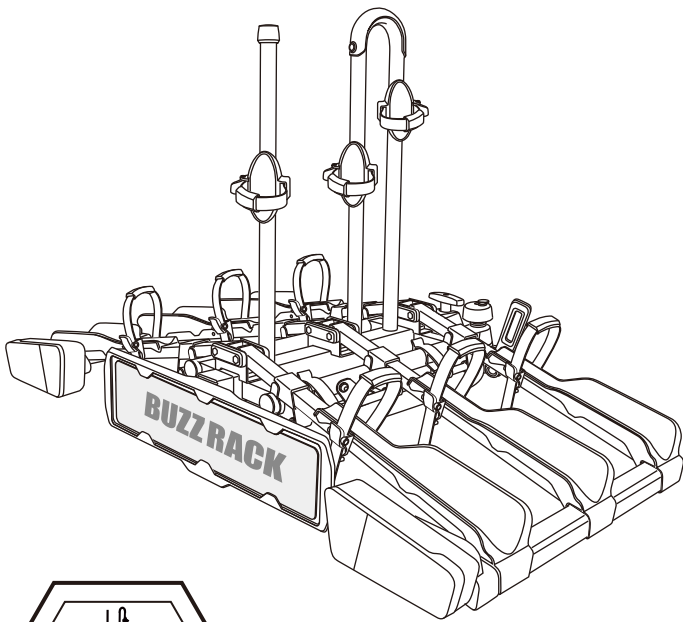

EAZZY 3

16.6
 kg

3 
 MAX 3 x 20 kg
 MAX 3 x 44 lbs

| | | | | | |
|---------------|------------|---------------|------------|---------------|------------|
| 10" | | 26" | | 29" | |
| Tire diameter | | Tire diameter | | Tire diameter | |
| MIN | MAX | MIN | MAX | MIN | MAX |
| 71cm(28") | 104cm(41") | 76cm(30") | 106cm(42") | 81cm(32") | 114cm(45") |