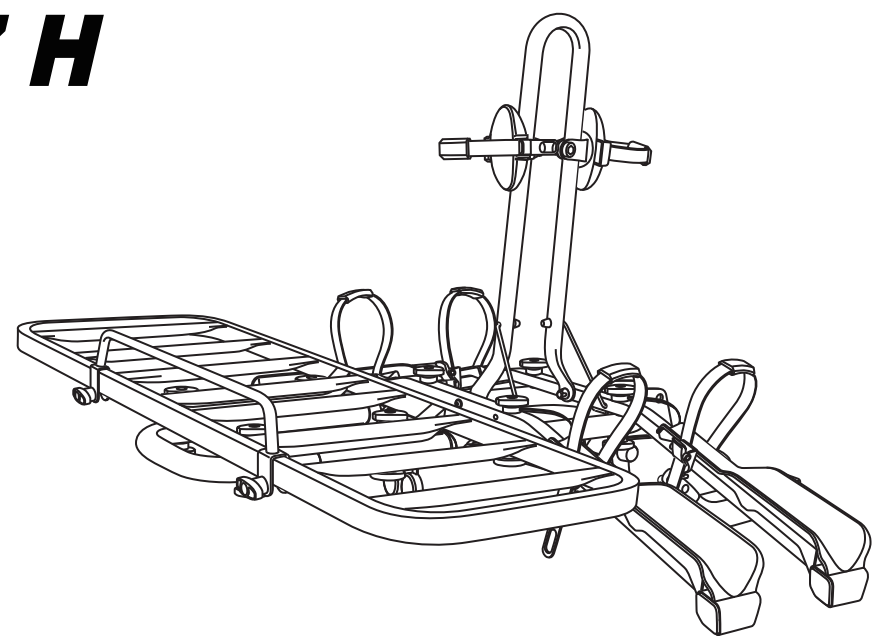

# BUZZ RACK

## TWINBUZZ H

2" / Min 1.5" / 20 / 60L / 4 / 2 / MAX 60kg / 132lbs

Made in Taiwan

**OK**

**OK**

**OK**

**OK**

**MAX 60KG 132LBS**

2x +

**MAX 60kg 132lbs**

4x

**MAX 60kg 132lbs**

**Max 3.25"**

Wheel base

26" Tire diameter	29" Tire diameter
MAX 123cm(48.5")	MAX 126cm(49.5")

**ACCESSORIES (NOT INCLUDED)**